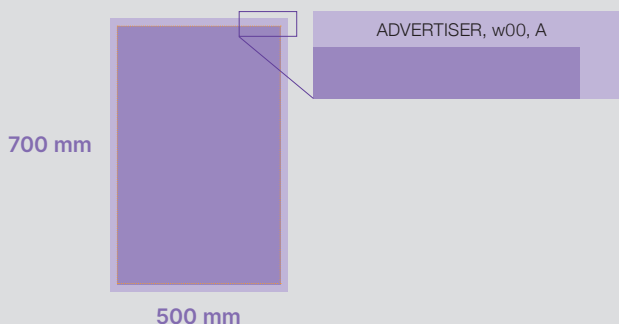

Specification

IMPORTANT ABOUT YOUR ORIGINAL

- All originals should be marked with advertiser, week and motif – (ADVERTISER, w00) The marking is placed horizontally at the top right (see below). If you have, for example, 6 motifs, use the letters A-F.
- The frame obscures up to 0.5 cm of the print area all around depending on the angle. The entire area is visible from straight ahead. Therefore, let background colors and images bleed.
- Grouping chart needs to be filled in and sent to bokning@jcdecaux.com

Measurements

Original size: 500x700 mm + 5 mm bleed

DELIVERY INFO PRINT METHODS

Originals are delivered in full scale according to the format. Images should be at least 150 dpi. Use the Coated Fogra39 color profile (standard in Adobe CS). The format is always printed in CMYK, 4 colors.